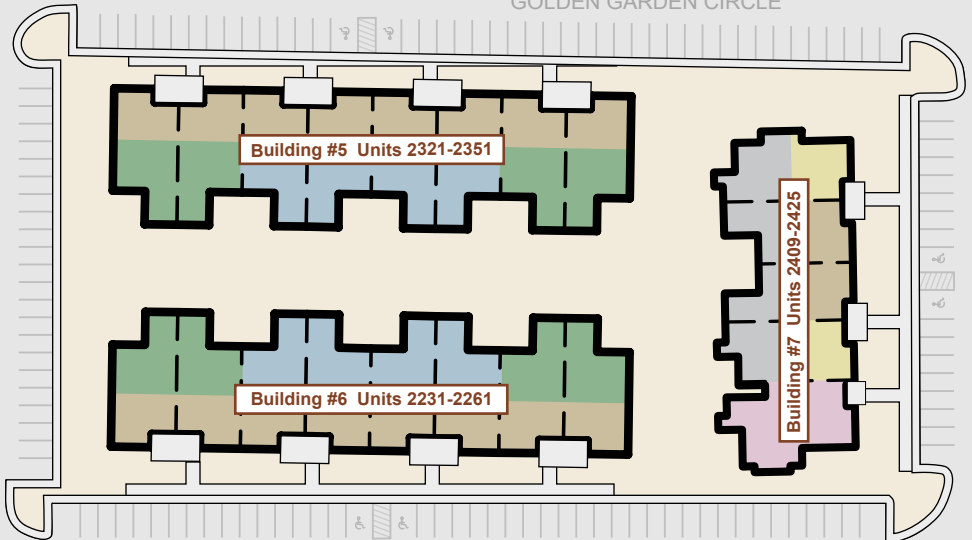

Chesterfield GARDENS

- B1 - Azalea (downstairs)
- B2 - Dogwood (upstairs)
- B3 - Gardenia (upstairs)
- C1 - Magnolia (downstairs)
- C2 - Camelia (downstairs)
- C3 - Lilac (upstairs)
- Dumpster Pad

866.680.8741

chesterfieldgardens.com

GOLDEN GARDEN PKWY

GOLDEN GARDEN CIRCLE

GOLDEN GARDEN CIRCLE

Route 10 GOLDEN GARDEN DRIVE

Route 10